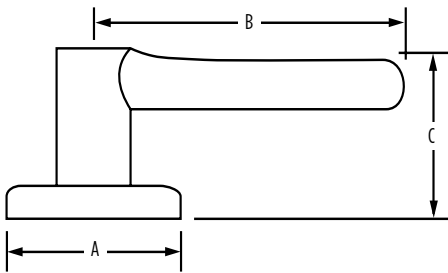

## HOLLIS ROUND ROSE

Box Pack Specifications

SATIN NICKEL

SATIN CHROME

POLISHED CHROME

MATTE BLACK

AVAILABLE FUNCTIONS:

Passage

## SPECIFICATIONS

<b>Door Prep</b>	Cross Bore 2-1/8" Edge Bore 1" Latch Face 1" x 2-1/4"
<b>Backset</b>	Adjustable to 2-3/8" or 2-3/4"
<b>Door Thickness</b>	1-3/8" - 1-3/4" doors standard. 2-1/4" doors optional`
<b>Cylinder</b>	SmartKey
<b>Faceplates</b>	1" x 2 1/4" Includes square corner, radius corner and drive-in
<b>Strikes</b>	2-1/4" full lip. Includes square corner, radius corner and drive-in
<b>Bolt</b>	1" throw
<b>Door Handing</b>	Reversible for right or left-handed doors
<b>ANSI/BHMA</b>	A156.5 Grade 3
<b>ADA</b>	Interior turn piece meets 4.13.9 ADA requirements
<b>UL</b>	Fire rating available, see specific product for availability
<b>ASTM</b>	All Weiser product meets ASTM E 331 water penetration testing

Dimensions	A	B	C	C (Keyed)
Hollis (Round Rose)	2 5/8"	4 3/8"	2 13/16"	